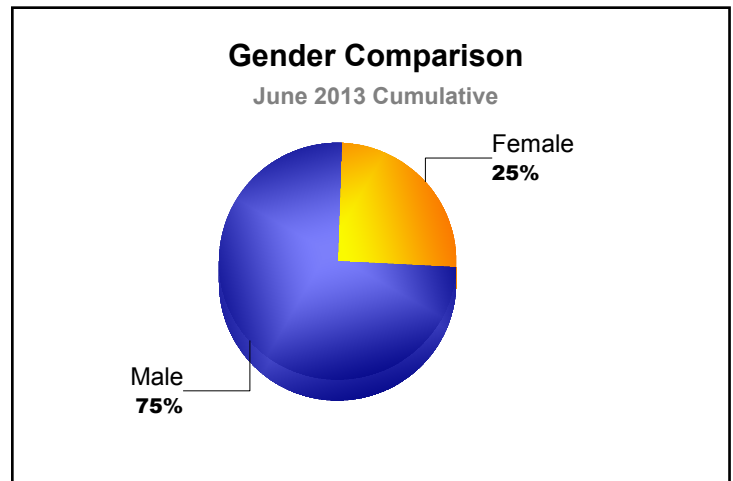

Year	New Clubs	Dropped Clubs	Gain/Loss Clubs	New Members	Charter Members	Reinstate Members	Transfer Members	Total Member Added	Total Members Dropped	Gain/Loss Members
2008-2009	0	-1	-1	57	0	0	12	69	-56	13
2009-2010	0	0	0	29	0	0	4	33	-26	7
2010-2011	0	0	0	27	0	3	4	34	-57	-23
2011-2012	0	0	0	46	0	1	4	51	-38	13
2012-2013	0	-1	-1	29	0	0	4	33	-61	-28
<b>Average</b>	<b>0</b>	<b>0</b>	<b>0</b>	<b>38</b>	<b>0</b>	<b>1</b>	<b>6</b>	<b>44</b>	<b>-48</b>	<b>-4</b>