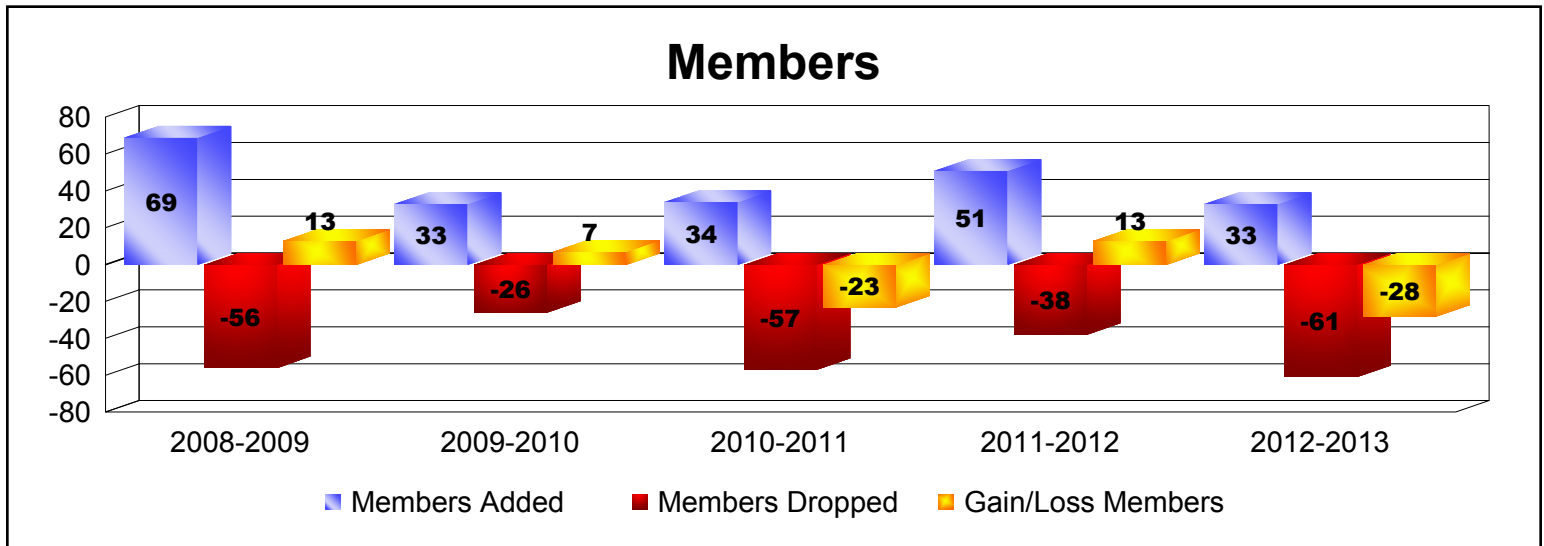

Year	New Clubs	Dropped Clubs	Gain/Loss Clubs	New Members	Charter Members	Reinstate Members	Transfer Members	Total Member Added	Total Members Dropped	Gain/Loss Members
2008-2009	0	-1	-1	57	0	0	12	69	-56	13
2009-2010	0	0	0	29	0	0	4	33	-26	7
2010-2011	0	0	0	27	0	3	4	34	-57	-23
2011-2012	0	0	0	46	0	1	4	51	-38	13
2012-2013	0	-1	-1	29	0	0	4	33	-61	-28
<b>Average</b>	<b>0</b>	<b>0</b>	<b>0</b>	<b>38</b>	<b>0</b>	<b>1</b>	<b>6</b>	<b>44</b>	<b>-48</b>	<b>-4</b>

Year	New Clubs	Dropped Clubs	Gain/Loss Clubs	New Members	Charter Members	Reinstate Members	Transfer Members	Total Member Added	Total Members Dropped	Gain/Loss Members
2008-2009	0	0	0	68	0	1	1	70	-34	36
2009-2010	0	0	0	32	0	1	2	35	-52	-17
2010-2011	0	0	0	38	0	3	4	45	-50	-5
2011-2012	0	0	0	45	0	2	11	58	-49	9
2012-2013	0	-2	-2	53	0	0	4	57	-66	-9
<b>Average</b>	<b>0</b>	<b>0</b>	<b>0</b>	<b>47</b>	<b>0</b>	<b>1</b>	<b>4</b>	<b>53</b>	<b>-50</b>	<b>3</b>