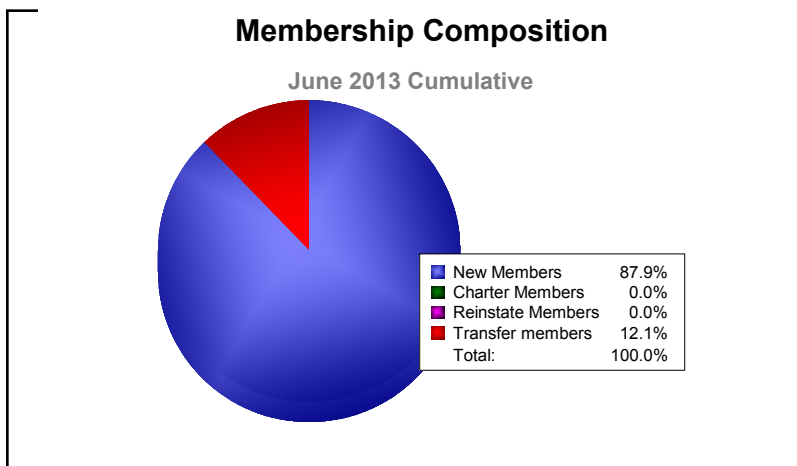

Year	New Clubs	Dropped Clubs	Gain/Loss Clubs	New Members	Charter Members	Reinstate Members	Transfer Members	Total Member Added	Total Members Dropped	Gain/Loss Members
2008-2009	0	-1	-1	57	0	0	12	69	-56	13
2009-2010	0	0	0	29	0	0	4	33	-26	7
2010-2011	0	0	0	27	0	3	4	34	-57	-23
2011-2012	0	0	0	46	0	1	4	51	-38	13
2012-2013	0	-1	-1	29	0	0	4	33	-61	-28
<b>Average</b>	<b>0</b>	<b>0</b>	<b>0</b>	<b>38</b>	<b>0</b>	<b>1</b>	<b>6</b>	<b>44</b>	<b>-48</b>	<b>-4</b>