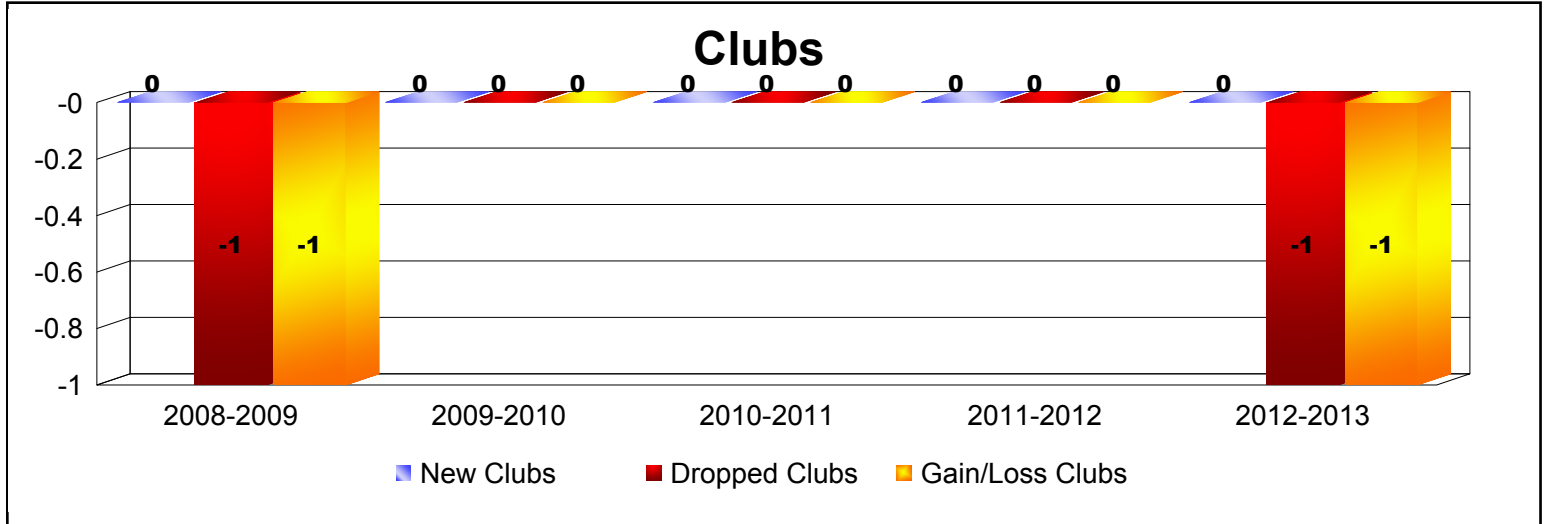

Year	New Clubs	Dropped Clubs	Gain/Loss Clubs	New Members	Charter Members	Reinstate Members	Transfer Members	Total Member Added	Total Members Dropped	Gain/Loss Members
2008-2009	0	-1	-1	57	0	0	12	69	-56	13
2009-2010	0	0	0	29	0	0	4	33	-26	7
2010-2011	0	0	0	27	0	3	4	34	-57	-23
2011-2012	0	0	0	46	0	1	4	51	-38	13
2012-2013	0	-1	-1	29	0	0	4	33	-61	-28
<b>Average</b>	<b>0</b>	<b>0</b>	<b>0</b>	<b>38</b>	<b>0</b>	<b>1</b>	<b>6</b>	<b>44</b>	<b>-48</b>	<b>-4</b>

Year	New Clubs	Dropped Clubs	Gain/Loss Clubs	New Members	Charter Members	Reinstate Members	Transfer Members	Total Member Added	Total Members Dropped	Gain/Loss Members
2008-2009	0	0	0	68	0	1	1	70	-34	36
2009-2010	0	0	0	32	0	1	2	35	-52	-17
2010-2011	0	0	0	38	0	3	4	45	-50	-5
2011-2012	0	0	0	45	0	2	11	58	-49	9
2012-2013	0	-2	-2	53	0	0	4	57	-66	-9
<b>Average</b>	<b>0</b>	<b>0</b>	<b>0</b>	<b>47</b>	<b>0</b>	<b>1</b>	<b>4</b>	<b>53</b>	<b>-50</b>	<b>3</b>